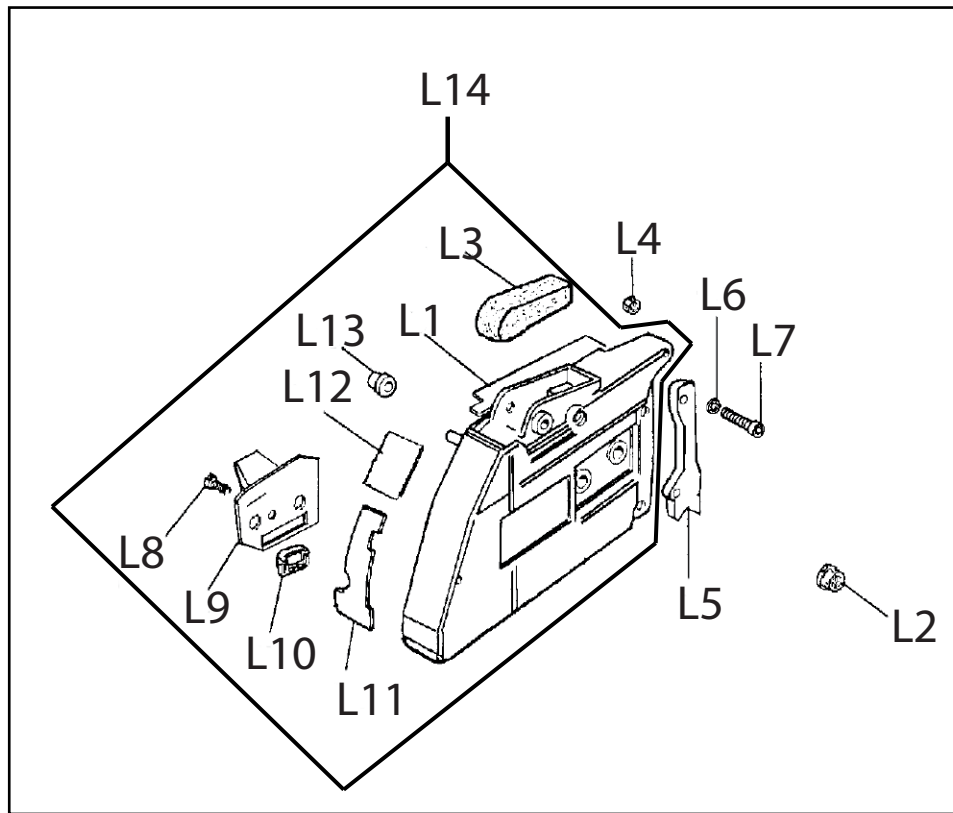

Key #	Part No.	Description	MSRP
L1	71743	Side Cover Insert, Top	$2.10
L2	73958	Side Cover Nut	$1.80
L3	71462	Chain Cover Cap	$1.60
L4	73367	Nut	$0.50
L5	71533	WallWalker Side Arm	$17.60
L6	73951	Lock Washer	$0.65
L7	507355	WallWalker Side Arm Screw	$0.65
L8	71487	Screw	$0.65
L9	71447	Side Cover Plate	$6.75
L10	73957	Lower Guard	$13.50
L11	73972	Deflector, Lower	$6.75
L12	73948	Deflector, Upper	$2.10
L13	73310	Rubber Bumper Cover	$1.60
L14	528659	Side Cover Assembly, Complete	$84.90