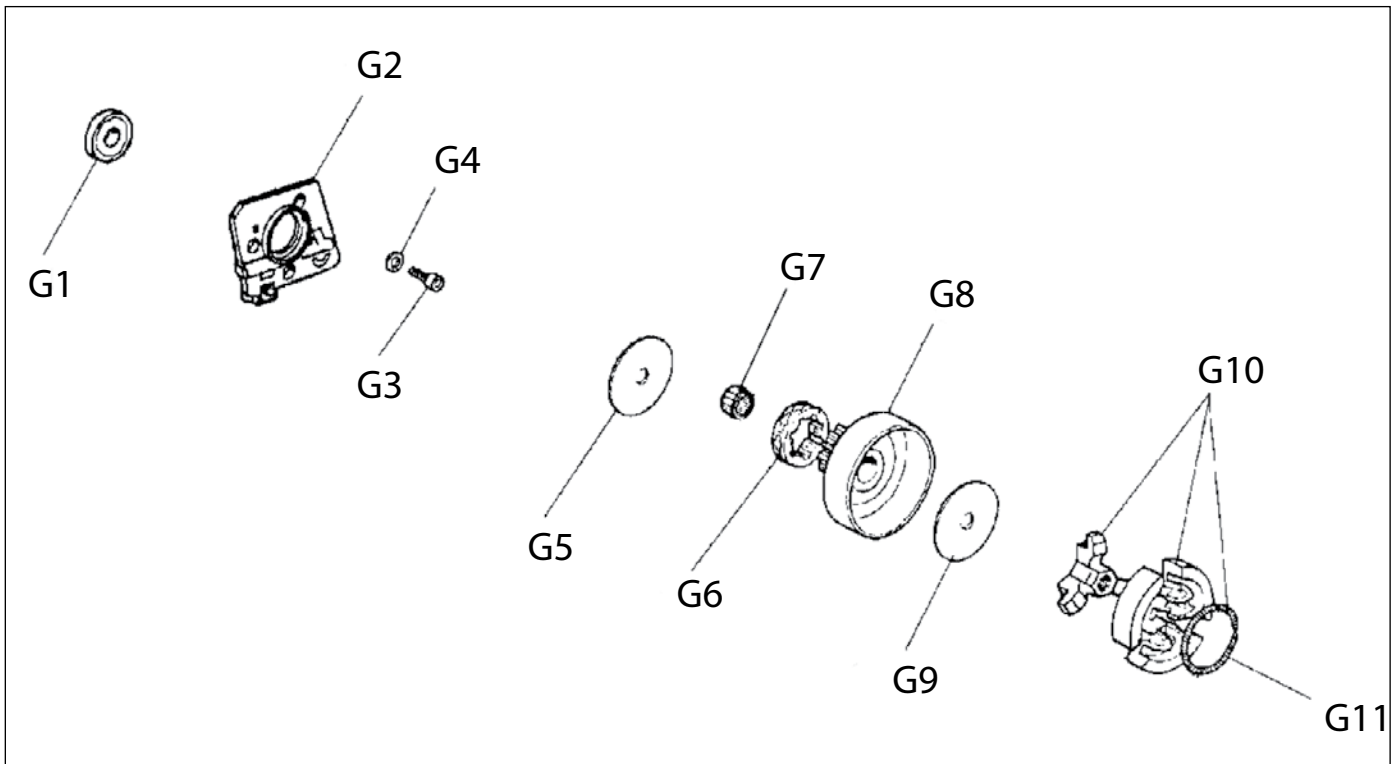

Key #	Part No.	Description	MSRP
G1	73931	Sprocket Sealing Ring	$8.30
G2	73949	Outer Crankcase Seal Body	$33.15
G3	73940	Pump Body Bolt	$1.20
G4	73285	Wave Washer, 4.5 mm	$0.75
G5	73945	Clutch Spacer Washer	$4.70
G6	70949	680/695 Drive Sprocket	$20.70
G6	525496	680PG Drive Sprocket	$33.15
G7	73939	Clutch Needle Bearing	$11.40
G8	71520	Clutch Cup	$52.80
G9	73941	Clutch Spacer Washer, Inside	$4.15
G10	71419	Clutch Assembly	$39.35
G11	73943	Clutch Spring	$7.25