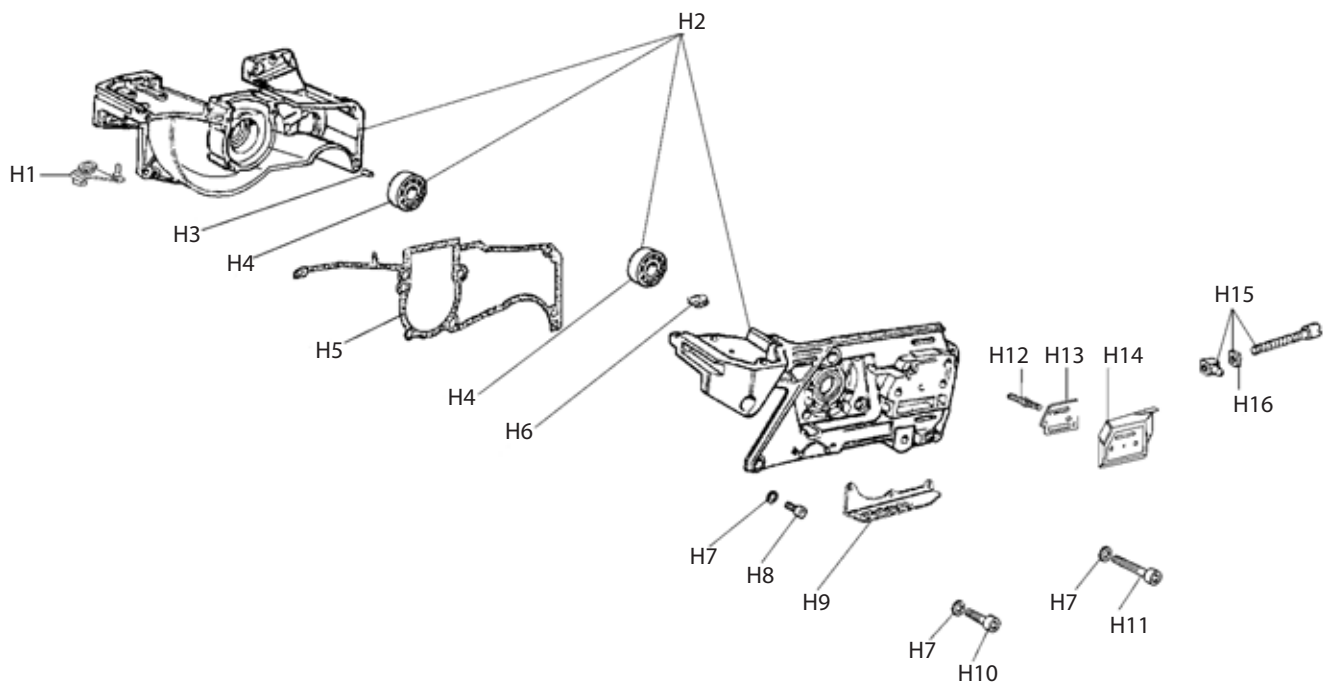

680ES • KEY H PARTS • CRANKCASE ASSEMBLY

Key #	Part No.	Description	MSRP
H1	73390	Fuel Line Grommet, Crankcase	$1.80
H2	545967	Crankcase Assembly	$310.50
H3	73281	Crankcase Dowel Pin	$0.75
H4	545969	Crankshaft Bearing	$15.55
H5	545968	Crankcase Gasket	$13.50
H6	531107	Crankcase Grommet, Right Side	$4.70
H7	73897	Washer	$0.65
H8	73930	Crankcase Bolt, m5x22	$1.20
H9	528657	Chain Guard, 680	$16.60
H10	73397	Cover Guard Mounting Bolt	$0.65
H11	73379	Screw	$0.65
H12	73933	Bar Mounting Stud	$5.20
H13	71740	Bar Mount Pad Spacer	$39.35
H14	71738	Bar Mount Pad Cover Plate	$17.60
H15	73935	Premium Tensioner Kit	$12.45
H16	73936	Tensioner Screw Retainer	$9.35