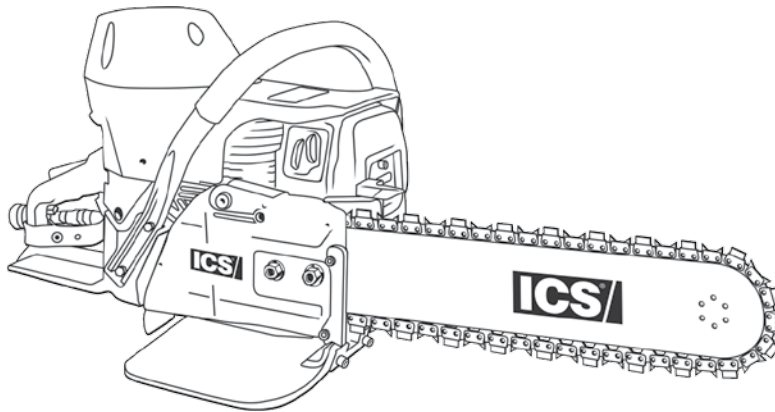

**Diamond Tools and Equipment
for Construction and Infrastructure**

Replacement Parts & Accessories Price List

680ES Gas Concrete Saw

Effective July 1, 2015

TABLE OF CONTENTS

680ES Gas Concrete Saw

ITEM DESCRIPTION	KEY	PAGE
680GC Gas Saw Service Items	n/a	1
Starter Assembly -	A	2
Flywheel & Starter Pawl Assembly	B	3
Ignition Assembly -	C	4
Cylinder & Intake Assembly	D	5
Muffler Assembly	E	6
Crankshaft Assembly	F	7
Clutch Assembly	G	8
Crankcase Assembly	H	9
Fuel Tank & Handle Assembly	I	10
Air Intake Assembly	J	11
WallWalker® & Water Delivery System	K	12
Side Cover Assembly	L	13
Carburetor Repair Kit	M	14