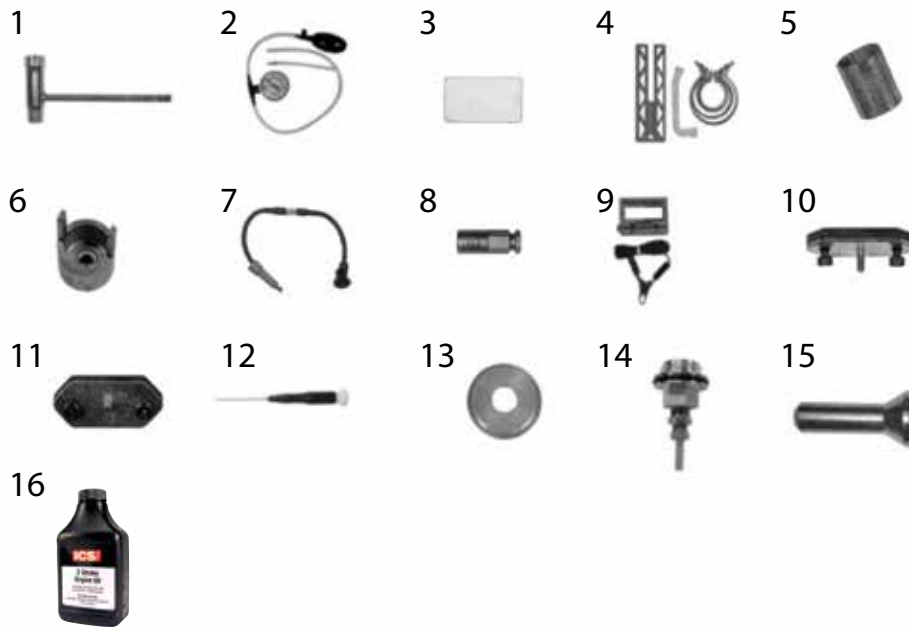

**Diamond Tools and Equipment
for Construction and Infrastructure**

Replacement Parts & Accessories Price List

680ES Gas Concrete Saw

Effective July 1, 2015

TABLE OF CONTENTS

680ES Gas Concrete Saw

ITEM DESCRIPTION	KEY	PAGE
680GC Gas Saw Service Items	n/a	1
Starter Assembly -	A	2
Flywheel & Starter Pawl Assembly	B	3
Ignition Assembly -	C	4
Cylinder & Intake Assembly	D	5
Muffler Assembly	E	6
Crankshaft Assembly	F	7
Clutch Assembly	G	8
Crankcase Assembly	H	9
Fuel Tank & Handle Assembly	I	10
Air Intake Assembly	J	11
WallWalker® & Water Delivery System	K	12
Side Cover Assembly	L	13
Carburetor Repair Kit	M	14

SERVICE ITEMS

680ES Gas Concrete Saw

Key #	Part No.	Description	MSRP
Above	71700	Gas Saw Service Tool Kit, includes all items shown above	#N/A
1	71521	Scrench 13-19 mm	\$11.40
2	71541	Pressure Gauge Bulb	\$50.75
3	71542	Coil/Flywheel Timing Shim	\$6.25
4	71543	Cylinder Assembly Clamps & Piston Stop	\$11.40
5	71544	Manifold Assembly Tool	\$8.30
6	71546	Shock Absorber Tool	\$23.85
7	71547	Spark Tester	\$49.70
8	71548	Flywheel Disassembly Tool	\$34.20
9	71565	Electronic Tachometer	\$260.85
10	71569	Induction Seal Flange with Screws	\$9.85
11	71570	Exhaust Seal Flange with Scrfevs	\$20.70
12	71573	Tuning Screwdriver	\$14.50
13	73461	Flywheel Puller	\$141.80
14	73425	Fuel Tank Pressure Cap	\$82.80
15	73462	Main Bearing Driver Tool	\$41.40
16	571227	2-Stroke Oil, 50:1 Mix, 2.6 oz (77 ml) (6-Pack)	\$12.42
16	571228	2-Stroke Oil, 50:1 Mix, 2.6 oz (77 ml) (24-Pack)	\$47.61
Not Shown	71734	Gasket Set	\$34.20
Not Shown	70249	14T Bar Nose Sprocket Repair Kit	\$39.33
Not Shown	71625	Carburetor Tuning Kit	\$107.65