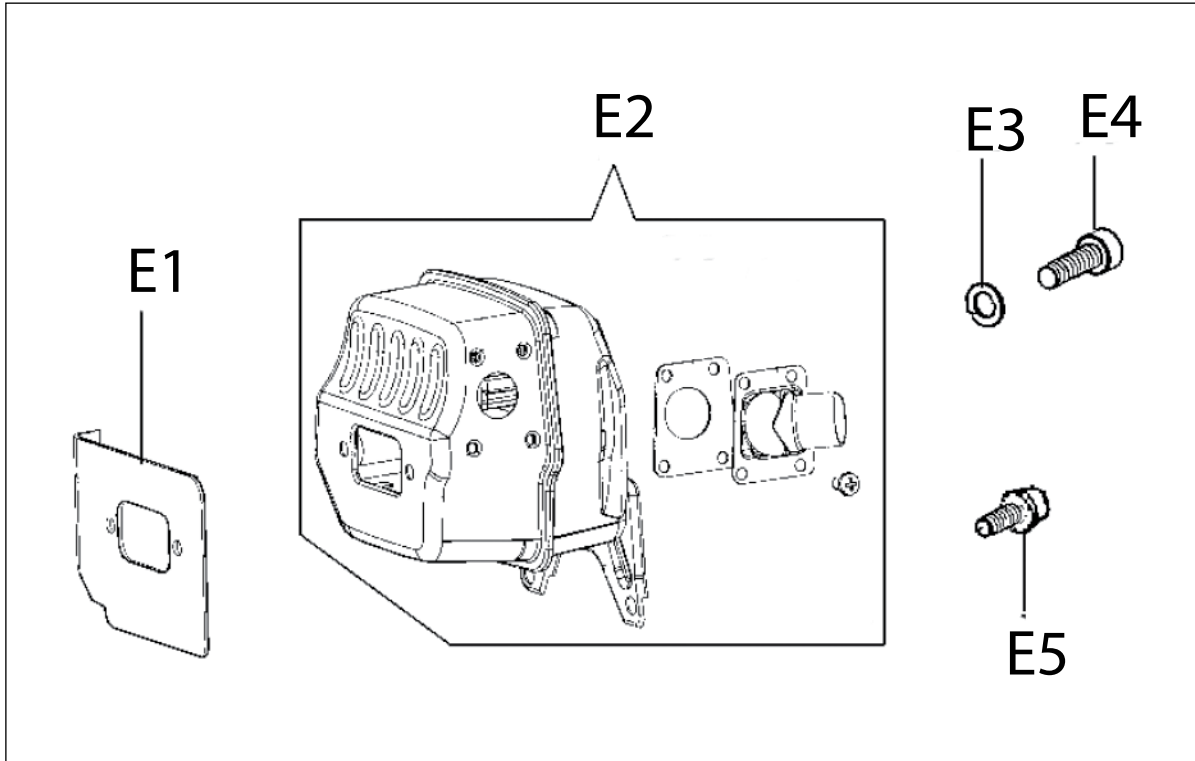

Key #	Part No.	Description	MSRP
E1	545875	Cylinder to Muffler Gasket	$4.15
E2	545872	Muffler Assembly	$124.20
E3	73327	Washer, serrated	$0.50
E4	73883	Muffler Mounting Screw	$0.90
E5	73866	Screw, starter cover, lower muffler	$0.65