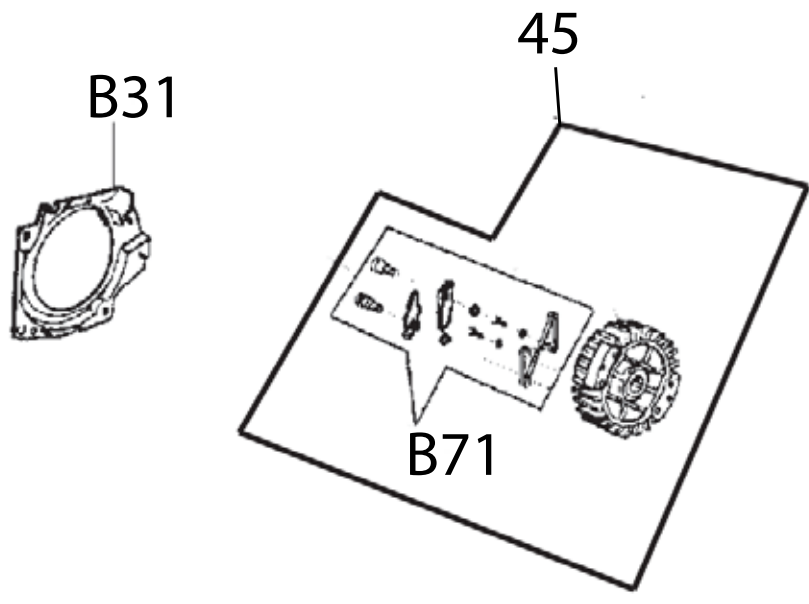

Key #	Part No.	Description	MSRP
B31	531109	Flange, starter pulley 680	$5.70
B45	528651	Flywheel 680	$112.85
B48	73891	Nut, M8x1	$1.20
B51	73911	Washer	$0.65
B57	73912	Washer	$0.65
B71	509163	Starter Pawl Assembly	$27.95
Not Shown	71734	Gasket Set	$34.20