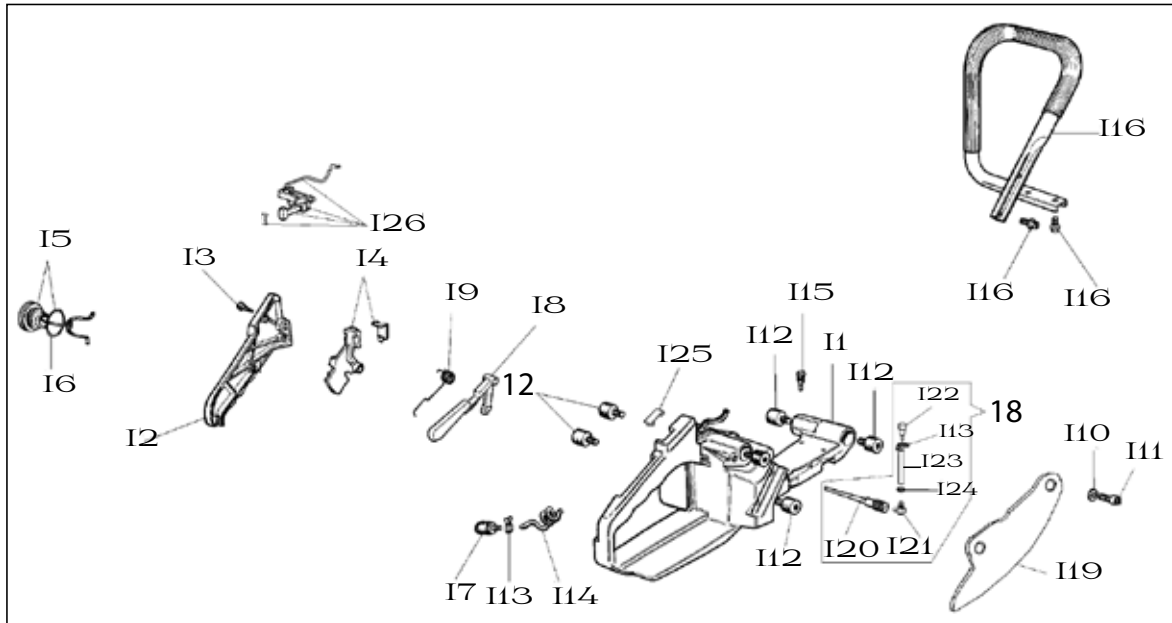

Key #	Part No.	Description	MSRP
I1	528655	Fuel Tank, 680	$125.25
I2	531105	Rear Handle Half, Black	$11.40
I3	73976	Rear Handle Screw	$1.15
I4	530479	Throttle Lever Assembly	$10.35
I5	530471	Fuel Cap , 680	$10.35
I6	73448	Fuel Cap O-Ring	$17.60
I7	73459	Fuel Filter	$17.10
I8	532028	Trigger Lockout Lever	$4.15
I9	73988	Trigger Lockout Lever Spring	$5.20
I10	73897	Washer	$0.65
I11	73982	Screw	$0.65
I12	73980	Shock Absorber	$12.45
I13	71588	Clip, Fuel Filter	$1.20
I14	73375	Fuel Line	$22.80
I15	73270	Bumper, Shock Absorber, Fuel Tank Top	$2.60
I16	73983	Front Handle Bolt	$0.65
I17	545971	Front Handle	$94.20
I18	71748	Fuel Breather Complete	$17.60
I19	71766	Water Deflector, Bottom	$12.45
I20	71751	Breather Tube Body	$9.35
I21	71759	Breather Tube Elbow	$4.70
I22	71761	Fuel Breather, Remote	$9.35
I23	71777	Breather Tube Extension	$4.15
I24	71760	Tube Clamp	$0.65
I25	581117	Plug, Fuel Tank and Handle Assembly for 680ES	CALL
I26	577628	Throttle Rod Assembly	$10.50