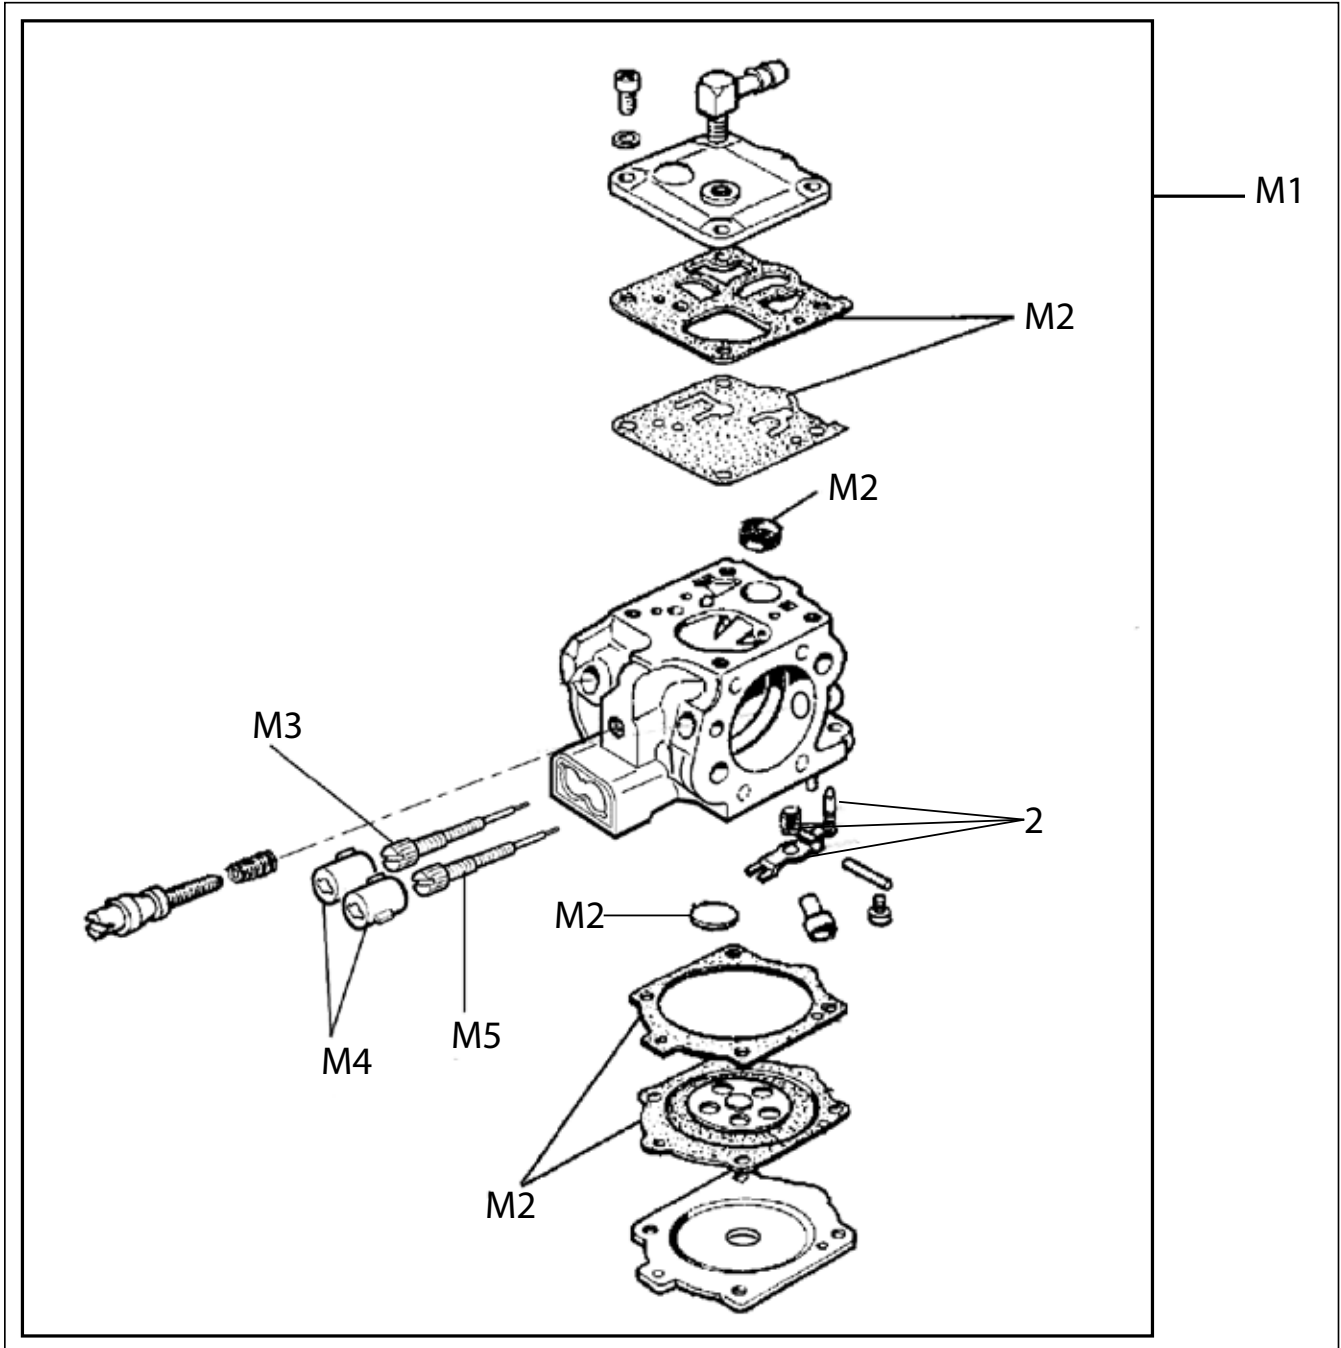

Key #	Part No.	Description	MSRP
M1	577754	Carburetor, Walbro WJ-136	$140.00
M2	73996	Carburetor Repair Kit	$37.30
M3	577633	Needle Screw High, 680ES Carburetor	$11.50
M4	577635	Limiter Cap	$4.40
M5	577634	Needle Screw Low, 680ES Carburetor	$11.50