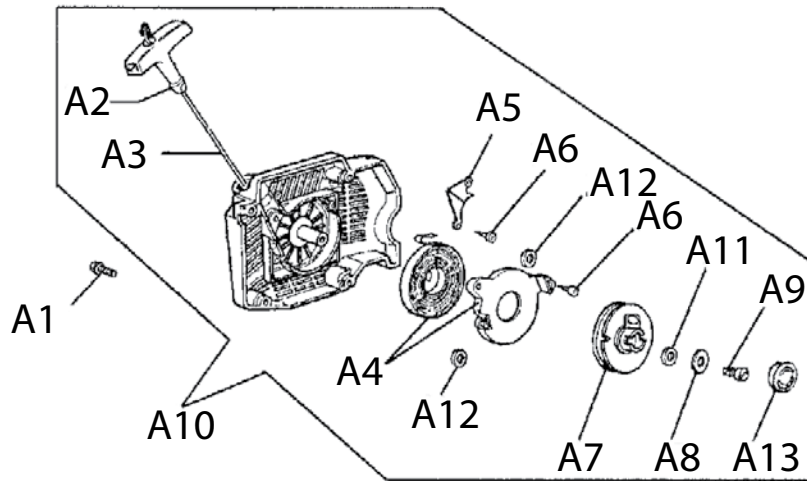

**Diamond Tools and Equipment
for Construction and Infrastructure**

Replacement Parts & Accessories Price List

680ES Gas Concrete Saw

Effective July 1, 2015

TABLE OF CONTENTS

680ES Gas Concrete Saw

ITEM DESCRIPTION	KEY	PAGE
680GC Gas Saw Service Items	n/a	1
Starter Assembly -	A	2
Flywheel & Starter Pawl Assembly	B	3
Ignition Assembly -	C	4
Cylinder & Intake Assembly	D	5
Muffler Assembly	E	6
Crankshaft Assembly	F	7
Clutch Assembly	G	8
Crankcase Assembly	H	9
Fuel Tank & Handle Assembly	I	10
Air Intake Assembly	J	11
WallWalker® & Water Delivery System	K	12
Side Cover Assembly	L	13
Carburetor Repair Kit	M	14

SERVICE ITEMS

680ES Gas Concrete Saw

Key #	Part No.	Description	MSRP
Above	71700	Gas Saw Service Tool Kit, includes all items shown above	#N/A
1	71521	Scrench 13-19 mm	\$11.40
2	71541	Pressure Gauge Bulb	\$50.75
3	71542	Coil/Flywheel Timing Shim	\$6.25
4	71543	Cylinder Assembly Clamps & Piston Stop	\$11.40
5	71544	Manifold Assembly Tool	\$8.30
6	71546	Shock Absorber Tool	\$23.85
7	71547	Spark Tester	\$49.70
8	71548	Flywheel Disassembly Tool	\$34.20
9	71565	Electronic Tachometer	\$260.85
10	71569	Induction Seal Flange with Screws	\$9.85
11	71570	Exhaust Seal Flange with Scrfevs	\$20.70
12	71573	Tuning Screwdriver	\$14.50
13	73461	Flywheel Puller	\$141.80
14	73425	Fuel Tank Pressure Cap	\$82.80
15	73462	Main Bearing Driver Tool	\$41.40
16	571227	2-Stroke Oil, 50:1 Mix, 2.6 oz (77 ml) (6-Pack)	\$12.42
16	571228	2-Stroke Oil, 50:1 Mix, 2.6 oz (77 ml) (24-Pack)	\$47.61
Not Shown	71734	Gasket Set	\$34.20
Not Shown	70249	14T Bar Nose Sprocket Repair Kit	\$39.33
Not Shown	71625	Carburetor Tuning Kit	\$107.65