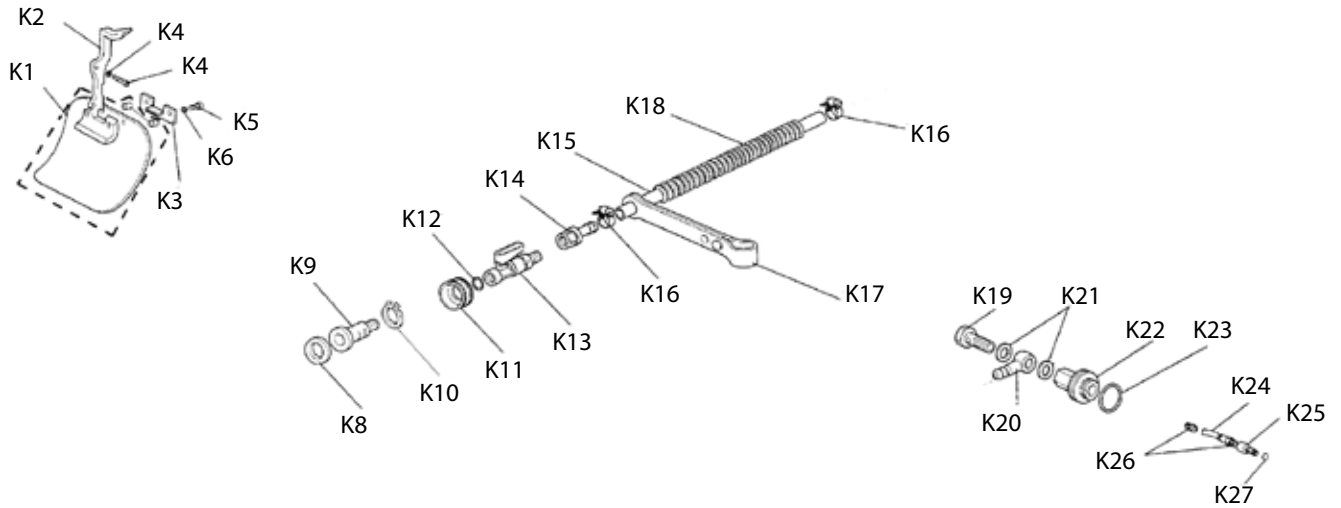

Key #	Part No.	Description	MSRP
K1	576680	Guard Flap Kit	$30.00
K2	71532	WallWalker® Lever Arm	$96.30
K3	71531	Guard Flap Clamp	$5.70
K4	505469	Screw & Washer	$1.20
K5	71479	WallWalker® Flap Screw	$0.65
K6	73951	Washer	$0.65
K8	71469	Water Hose Gasket	$5.70
K9	545975	Fitting	$5.70
K10	545976	Clip	$0.35
K11	71457	Ring Nut	$11.40
K12	71468	Water Hose O-Ring	$0.70
K13	71458	Water Shut-Off Valve	$17.60
K14	71454	Barb Fitting, 1/4 male thread	$4.15
K15	71455	Tube	$2.60
K16	71465	Hose Clamp	$3.65
K17	71461	Hose Hanger	$2.60
K18	71464	Water Hose Cover	$3.65
K19	71463	Water Hose Screw	$6.25
K20	71453	Fitting	$5.20
K21	71456	Copper Washer	$1.05
K22	73923	Water Tank Cap	$18.65
K23	73448	Fuel Cap O-Ring	$17.60
K24	71459	Tube	$6.25
K25	71470	Fitting	$5.20
K26	71471	Fitting	$9.85
K27	71472	O-Ring	$0.65