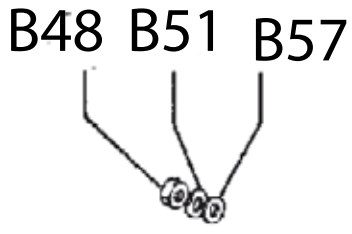

Key #	Part No.	Description	MSRP
B31	531109	Flange, starter pulley 680	$5.70
B45	528651	Flywheel 680	$112.85
B48	73891	Nut, M8x1	$1.20
B51	73911	Washer	$0.65
B57	73912	Washer	$0.65
B71	509163	Starter Pawl Assembly	$27.95
Not Shown	71734	Gasket Set	$34.20