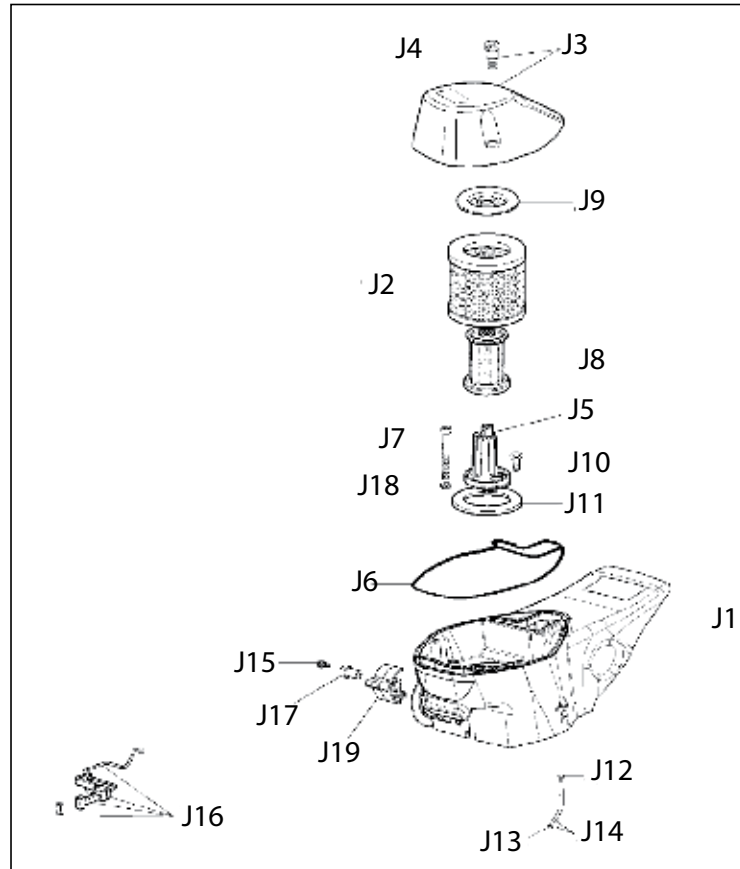

Key #	Part No.	Description	MSRP
J1	576438	Cylinder Cover for 680ES	$75.00
J2	71752	Air Filter Canister, Polyester	$20.70
J3	530473	Air Filter Cover	$21.75
J4	73992	Filter Cover Screw	$2.85
J5	73338	Air Filter Mount	$34.20
J6	71756	Filter Cover Gasket	$11.40
J7	71771	Screw, Cylinder Cover, Long, Socket Head	$1.60
J8	73336	Internal Screen	$11.40
J9	71758	Air Filter Mount Screw	$11.95
J10	73337	Filter Support Screw	$0.65
J11	73335	Filter Canister Gasket	$8.30
J12	71472	O-Ring	$0.65
J13	71760	Tube Clamp	$0.65
J14	505382	Compensator Tube	$3.65
J15	576459	Screw, Torx T27	$0.20
J16	577628	Throttle rod assembly for 680ES	$10.50
J17	576461	Support Bushing, Multifunction lever	$1.00
J18	73897	Washer	$0.65
J19	576460	Multifunction lever, 680ES	$1.25