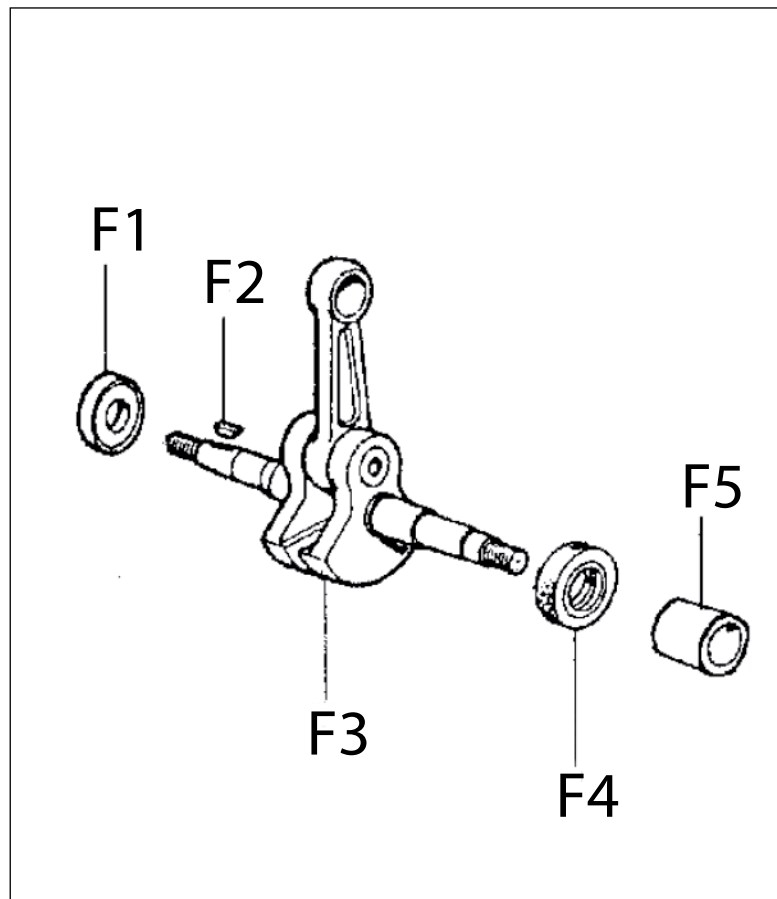

Key #	Part No.	Description	MSRP
F1	73877	Crankshaft Seal Flywheel Side	$6.25
F2	73878	Crankshaft Flywheel Woodruff Key	$2.10
F3	71410	Crankshaft Assembly	$211.15
F4	73209	Crankshaft Seal Clutch Side	$16.60
F5	71452	Crankshaft Bushing	$17.60