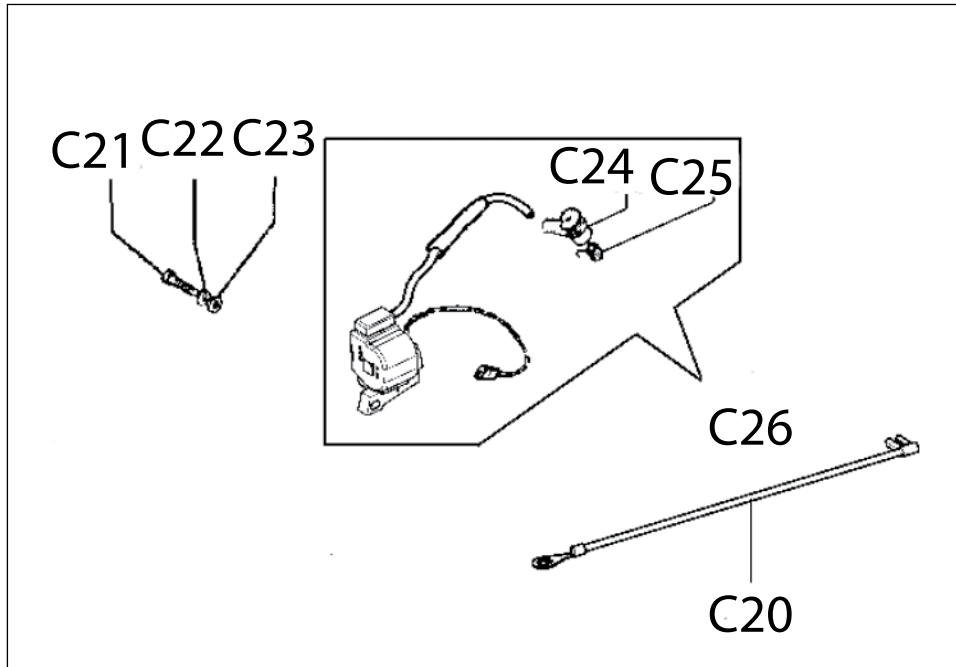

Key #	Part No.	Description	MSRP
C20	576463	Cable, 680ES	$10.50
C21	73914	Screw m4x20	$0.85
C22	73285	Wave Washer, 4.5mm	$0.75
C23	73890	Washer	$0.65
C24	73241	Spark Plug cap and spring kit	$13.50
C25	73917	Spark Plug Spring	$3.15
C26	576437	Ignition Coil 680ES	$115.00