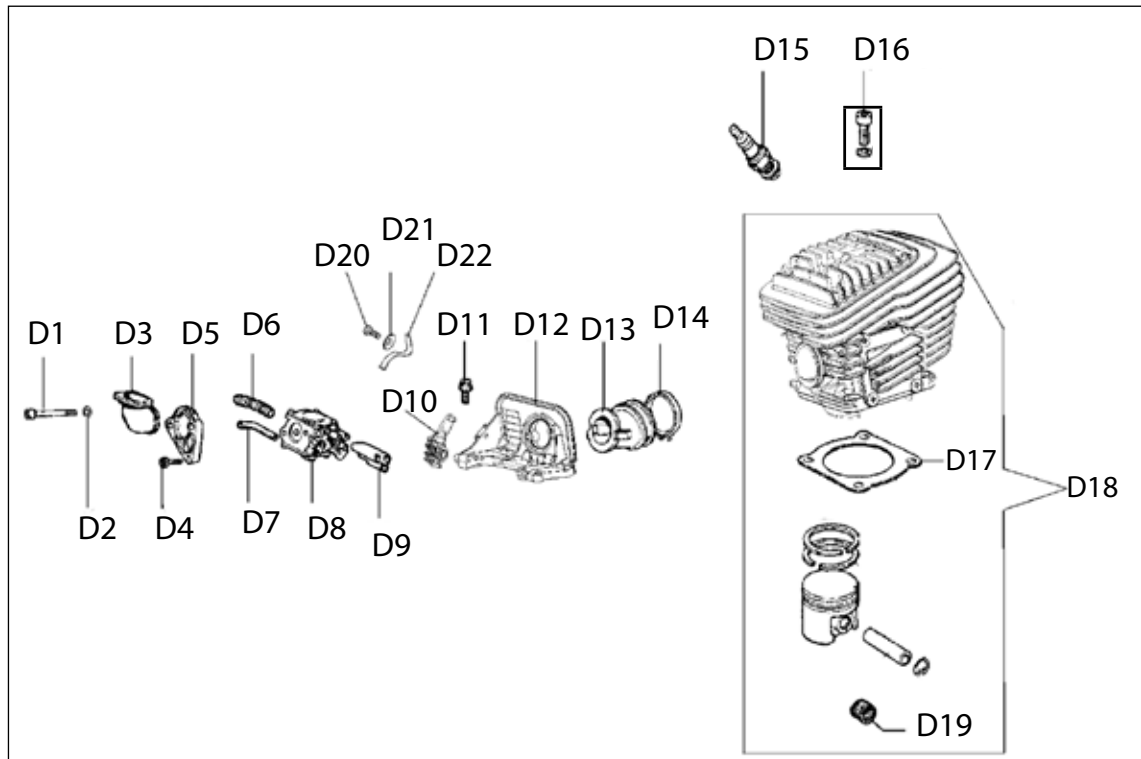

Key #	Part No.	Description	MSRP
D1	505469	Wallwalker® Sidearm Screw	$1.20
D2	73897	Washer	$0.65
D3	71735	Intake Manifold	$11.40
D4	73901	Intake Manifold Flange Screw	$0.65
D5	73947	Intake Manifold Flange	$18.65
D6	73888	Carburetor Spring	$1.20
D7	545877	Carburetor Pulse Tube	$2.60
D8	577754	Carburetor, Walbro WJ-136 680ES	$140.00
D9	517547	Screw Guide	$3.65
D10	576462	Multifunction Actuator for 680ES	$1.25
D11	73866	Screw	$0.65
D12	576435	Carburetor Support Bracket for 680ES	$25.00
D13	73868	Intake Manifold	$13.50
D14	545870	Intake Manifold Clamp	$10.35
D15	514770	Spark Plug	$4.70
D16	73874	Cylinder Bolt & washer	$0.90
D17	545874	Gasket, Base	$9.85
D18	548084	Complete Piston/Cylinder Assembly	$314.65
D19	73869	Wrist Pin Needle Bearing	$18.65
D20	577630	Screw, 680ES Motor	$1.60
D21	577629	Washer, 680ES Motor	$2.20
D22	577631	Detent Spring, 680ES Motor	$2.35