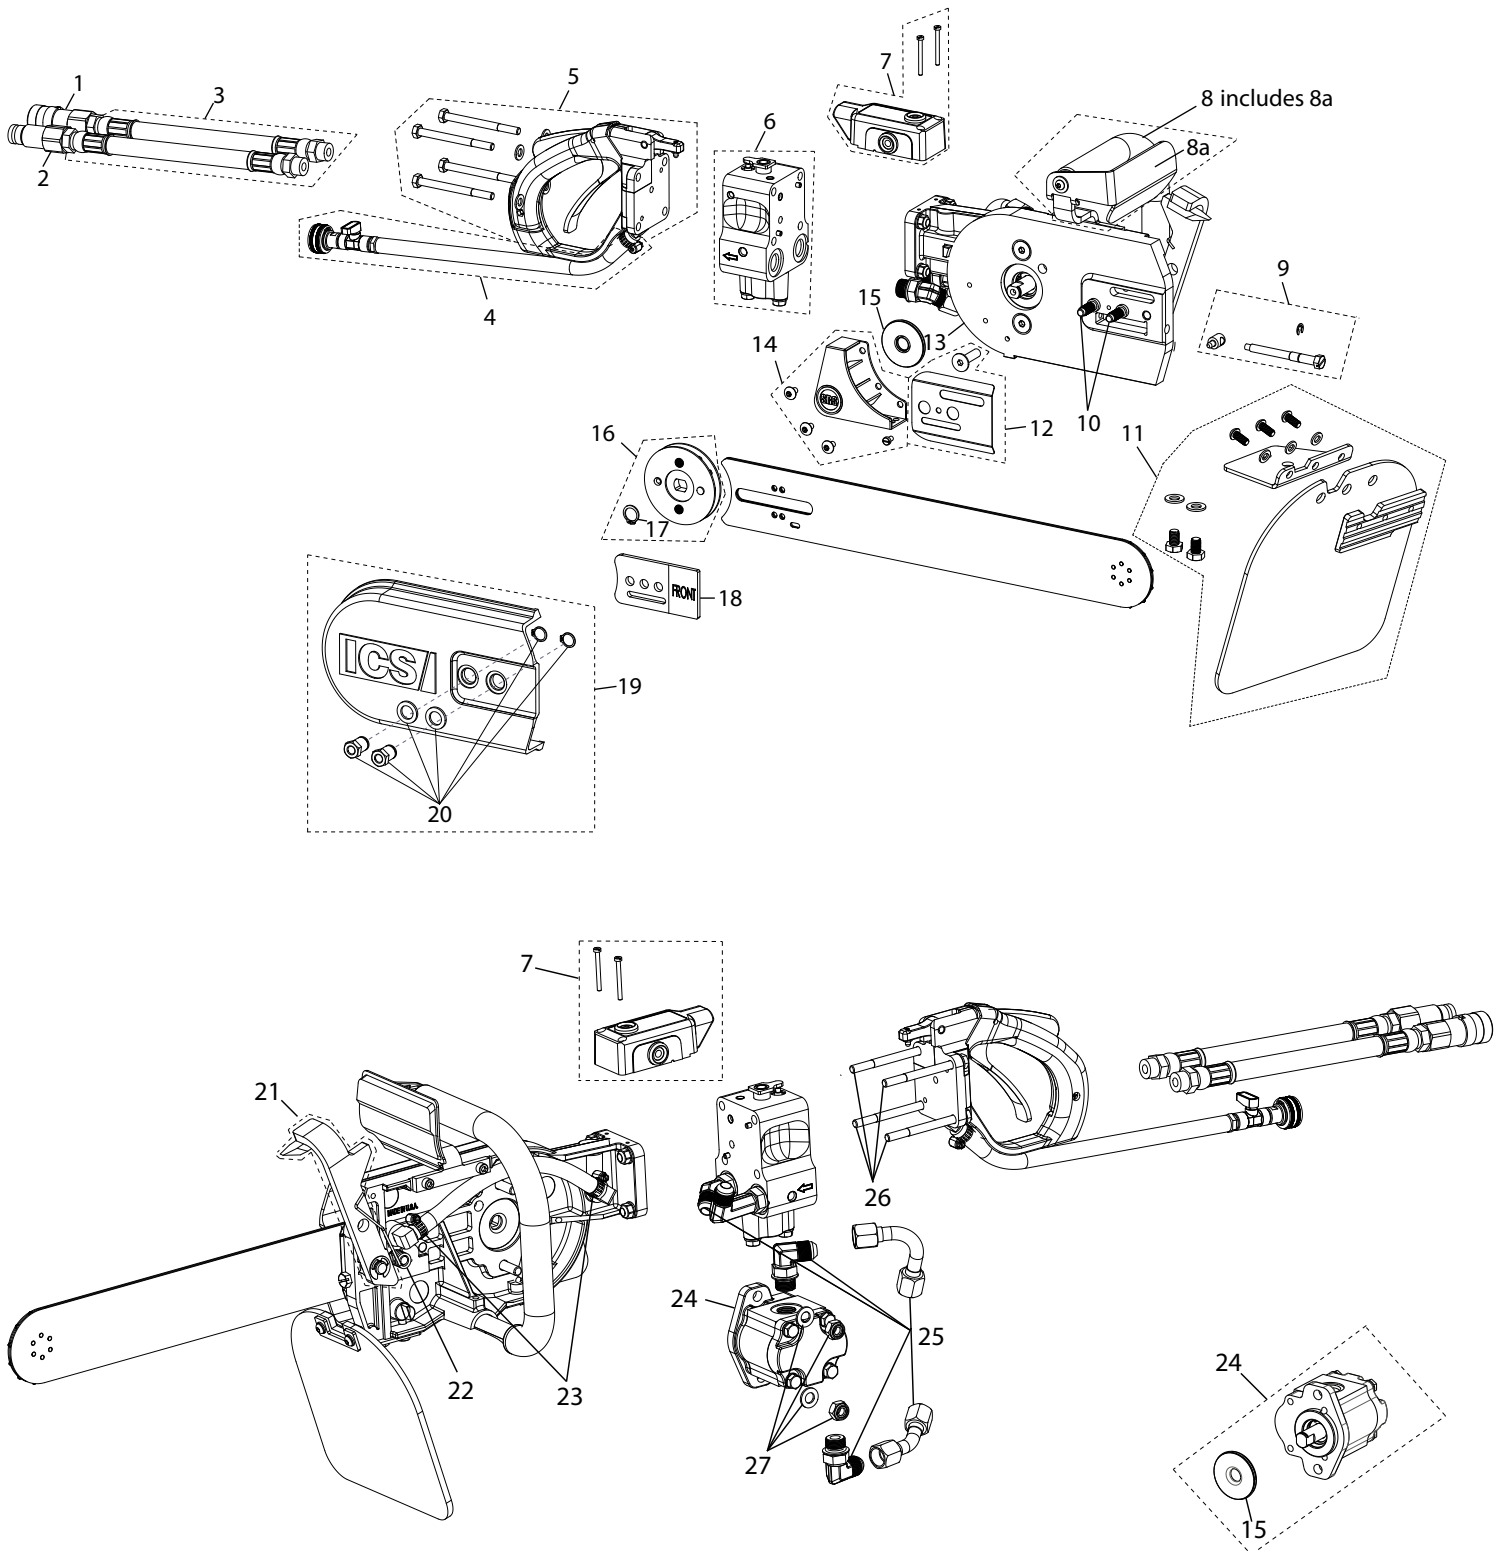

Diamond Tools and Equipment
for Construction and Infrastructure

Replacement Parts & Accessories Price List

890 Series Hydraulic Concrete Saw

Effective July 1, 2015

TABLE OF CONTENTS

890 Series Hydraulic Concrete Saw

ITEM DESCRIPTION	PAGE
890 Series Hydraulic Saw Service Parts & Kits	2
890 Series Hydraulic Saw Assembly	3 - 4

SERVICE PARTS & KITS

890 Series Hydraulic Concrete Saw

Part No.	Description	MSRP
70619	890 Series Tensioning Screws, Hydraulic Saws	\$13.50
71526	890 Series Hydraulic Valve Spool Kit	\$84.00
72296	890 Series Hydraulic Valve Seal Kit	\$27.00
72347	890 Series Hydraulic Trigger Lock-Out Spring & Pin Kit	\$22.80
506026	890 Series Hydraulic Trigger & Lock-Out Kit	\$39.50
507407	890 Series Hydraulic Front Handle Fastener Kit	\$30.50
518869	890 Series Hydraulic Water Valve Kit, includes clip, plunger, spring, ball & water bridge spindle	\$101.50
564961	890 Series Motor Conversion Kit 8 gpm (30 lpm) - includes drive sprocket/motor bolts	\$724.50
564960	890 Series Motor Conversion Kit 12 gpm (45 lpm) - includes drive sprocket/motor bolts	\$724.50
528594	890 Series Motor Seal Kit	\$119.50
564923	890 Series Shaft Conversion/Replacement Kit 8 gpm (30 lpm)	\$336.40
564924	890 Series Shaft Conversion/Replacement Kit 12 gpm (45 lpm)	\$336.40
540291	890 Series Side Cover Gasket	\$15.55
72342	890 Series Hydraulic Motor Bolt Kit	\$21.75
72344	890 Series Valve Bolt Kit	\$23.85
530046	890 Series FORCE4™ Bar Nose Sprocket Repair Kit	\$39.33
566059	890 Series Water Shut-off Valve Kit	\$51.75