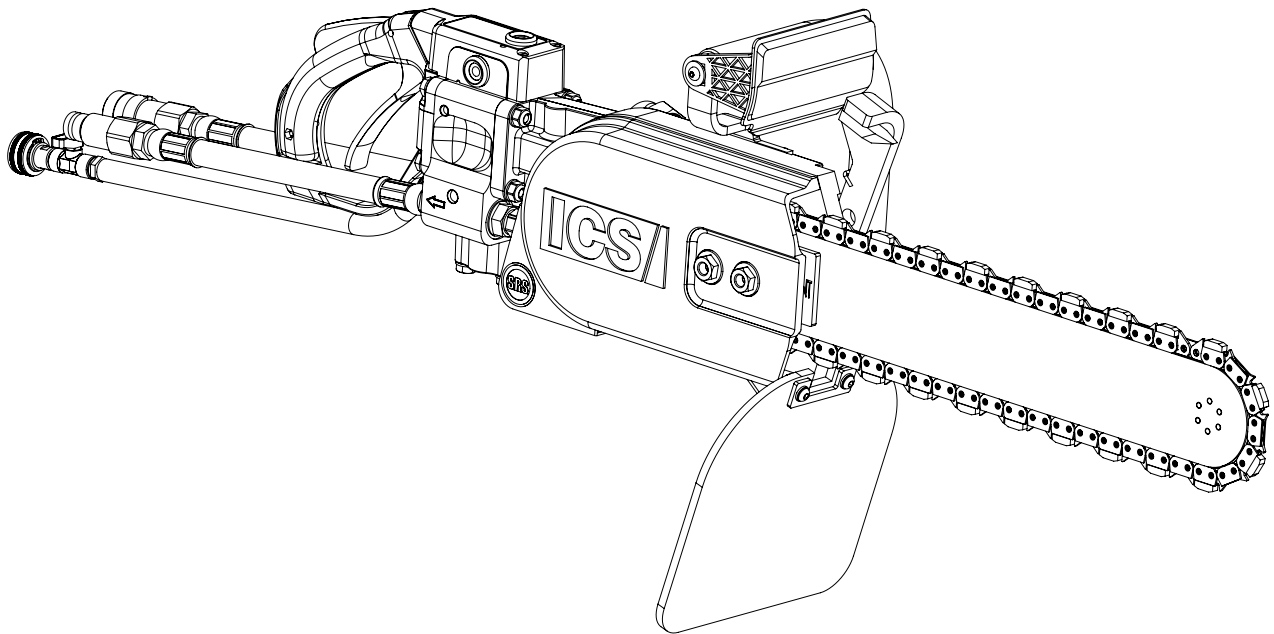

Diamond Tools and Equipment
for Construction and Infrastructure

Replacement Parts & Accessories Price List

890 Series Hydraulic Concrete Saw

Effective July 1, 2015

TABLE OF CONTENTS

890 Series Hydraulic Concrete Saw

ITEM DESCRIPTION	PAGE
890 Series Hydraulic Saw Service Parts & Kits	2
890 Series Hydraulic Saw Assembly	3 - 4

SERVICE PARTS & KITS

890 Series Hydraulic Concrete Saw

Part No.	Description	MSRP
70619	890 Series Tensioning Screws, Hydraulic Saws	\$13.50
71526	890 Series Hydraulic Valve Spool Kit	\$84.00
72296	890 Series Hydraulic Valve Seal Kit	\$27.00
72347	890 Series Hydraulic Trigger Lock-Out Spring & Pin Kit	\$22.80
506026	890 Series Hydraulic Trigger & Lock-Out Kit	\$39.50
507407	890 Series Hydraulic Front Handle Fastener Kit	\$30.50
518869	890 Series Hydraulic Water Valve Kit, includes clip, plunger, spring, ball & water bridge spindle	\$101.50
564961	890 Series Motor Conversion Kit 8 gpm (30 lpm) - includes drive sprocket/motor bolts	\$724.50
564960	890 Series Motor Conversion Kit 12 gpm (45 lpm) - includes drive sprocket/motor bolts	\$724.50
528594	890 Series Motor Seal Kit	\$119.50
564923	890 Series Shaft Conversion/Replacement Kit 8 gpm (30 lpm)	\$336.40
564924	890 Series Shaft Conversion/Replacement Kit 12 gpm (45 lpm)	\$336.40
540291	890 Series Side Cover Gasket	\$15.55
72342	890 Series Hydraulic Motor Bolt Kit	\$21.75
72344	890 Series Valve Bolt Kit	\$23.85
530046	890 Series FORCE4™ Bar Nose Sprocket Repair Kit	\$39.33
566059	890 Series Water Shut-off Valve Kit	\$51.75